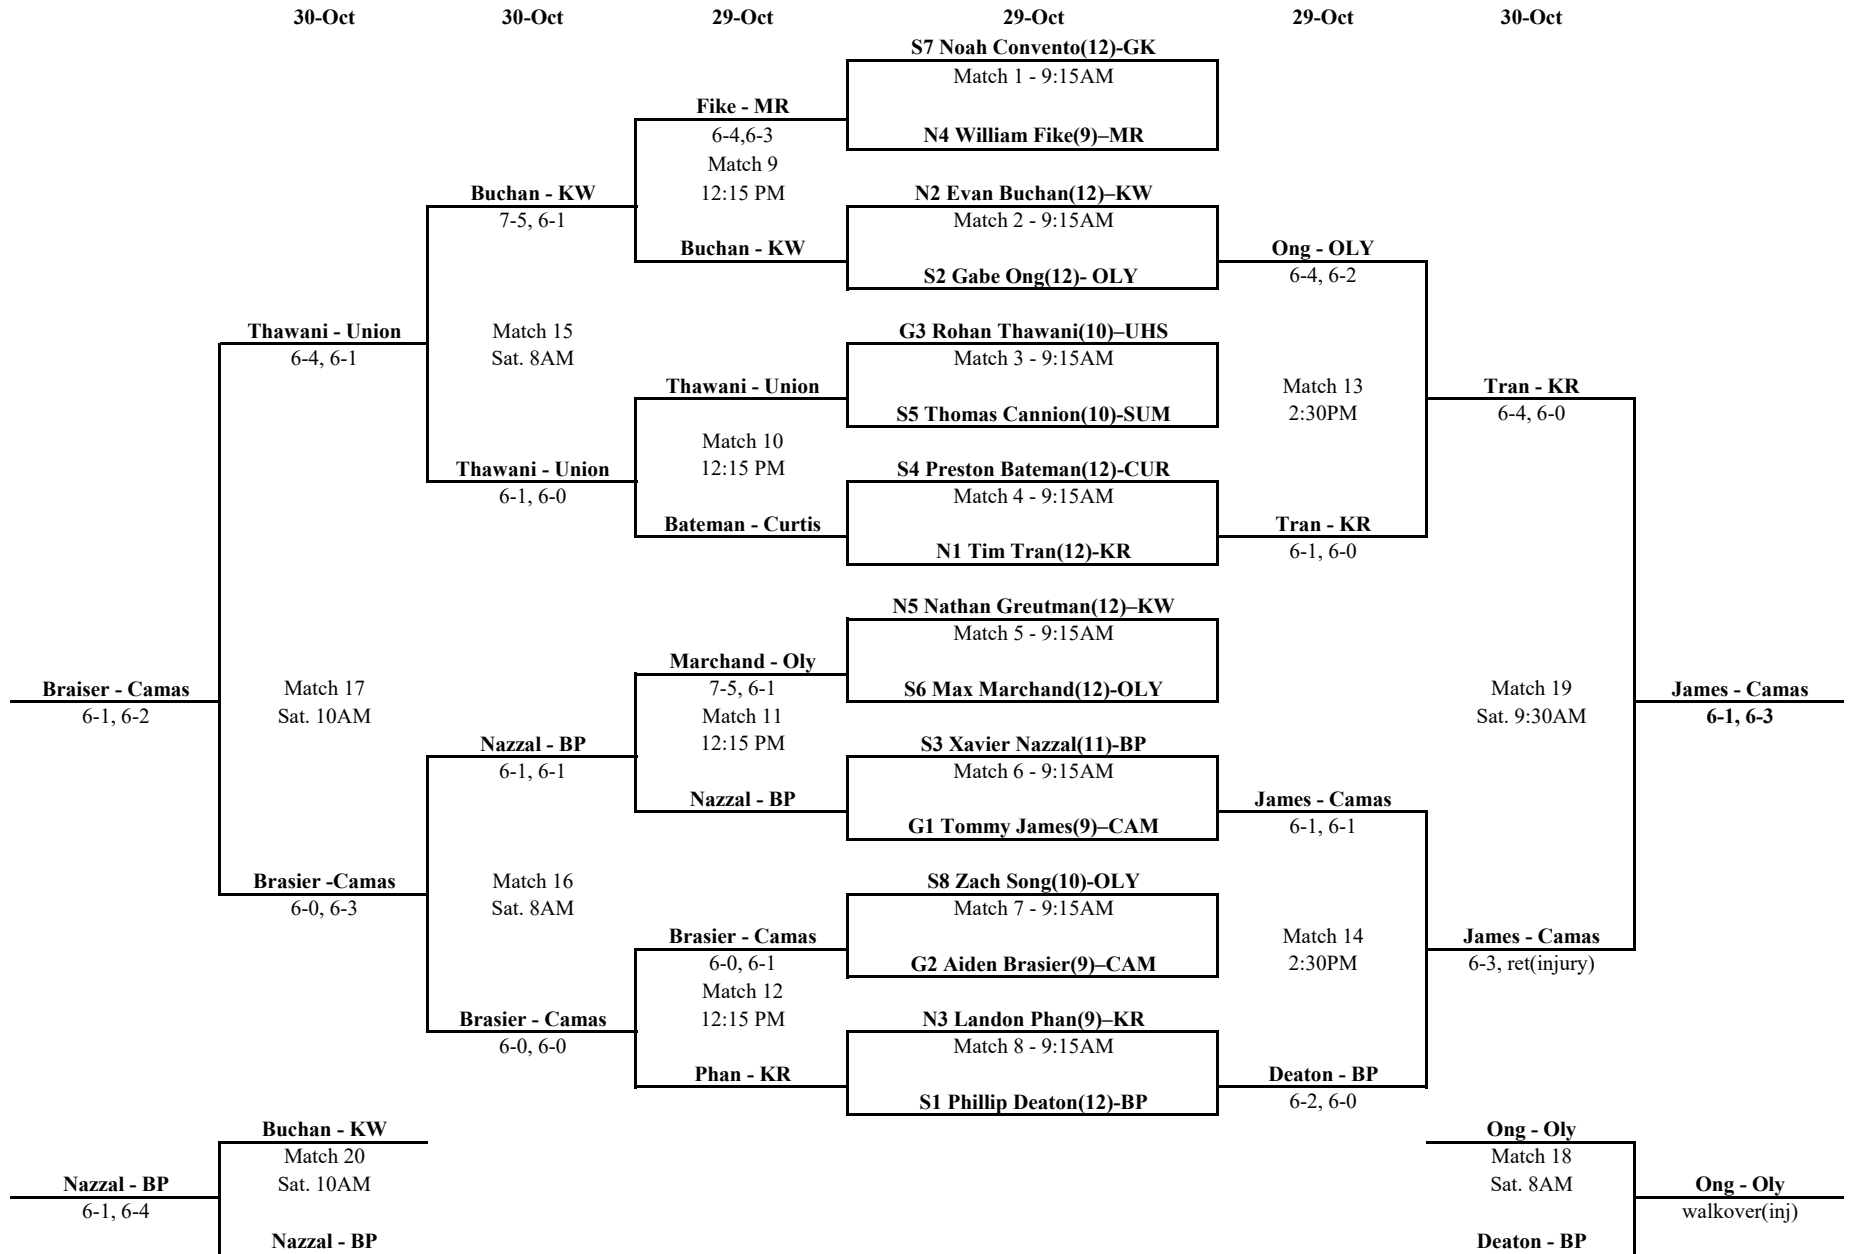

4A WCD/SWD Bi-District SINGLES Tennis Bracket

Location - Boeing Tennis Center

4A WCD/SWD Bi-District DOUBLES Tennis Bracket

Location - Boeing Tennis Center