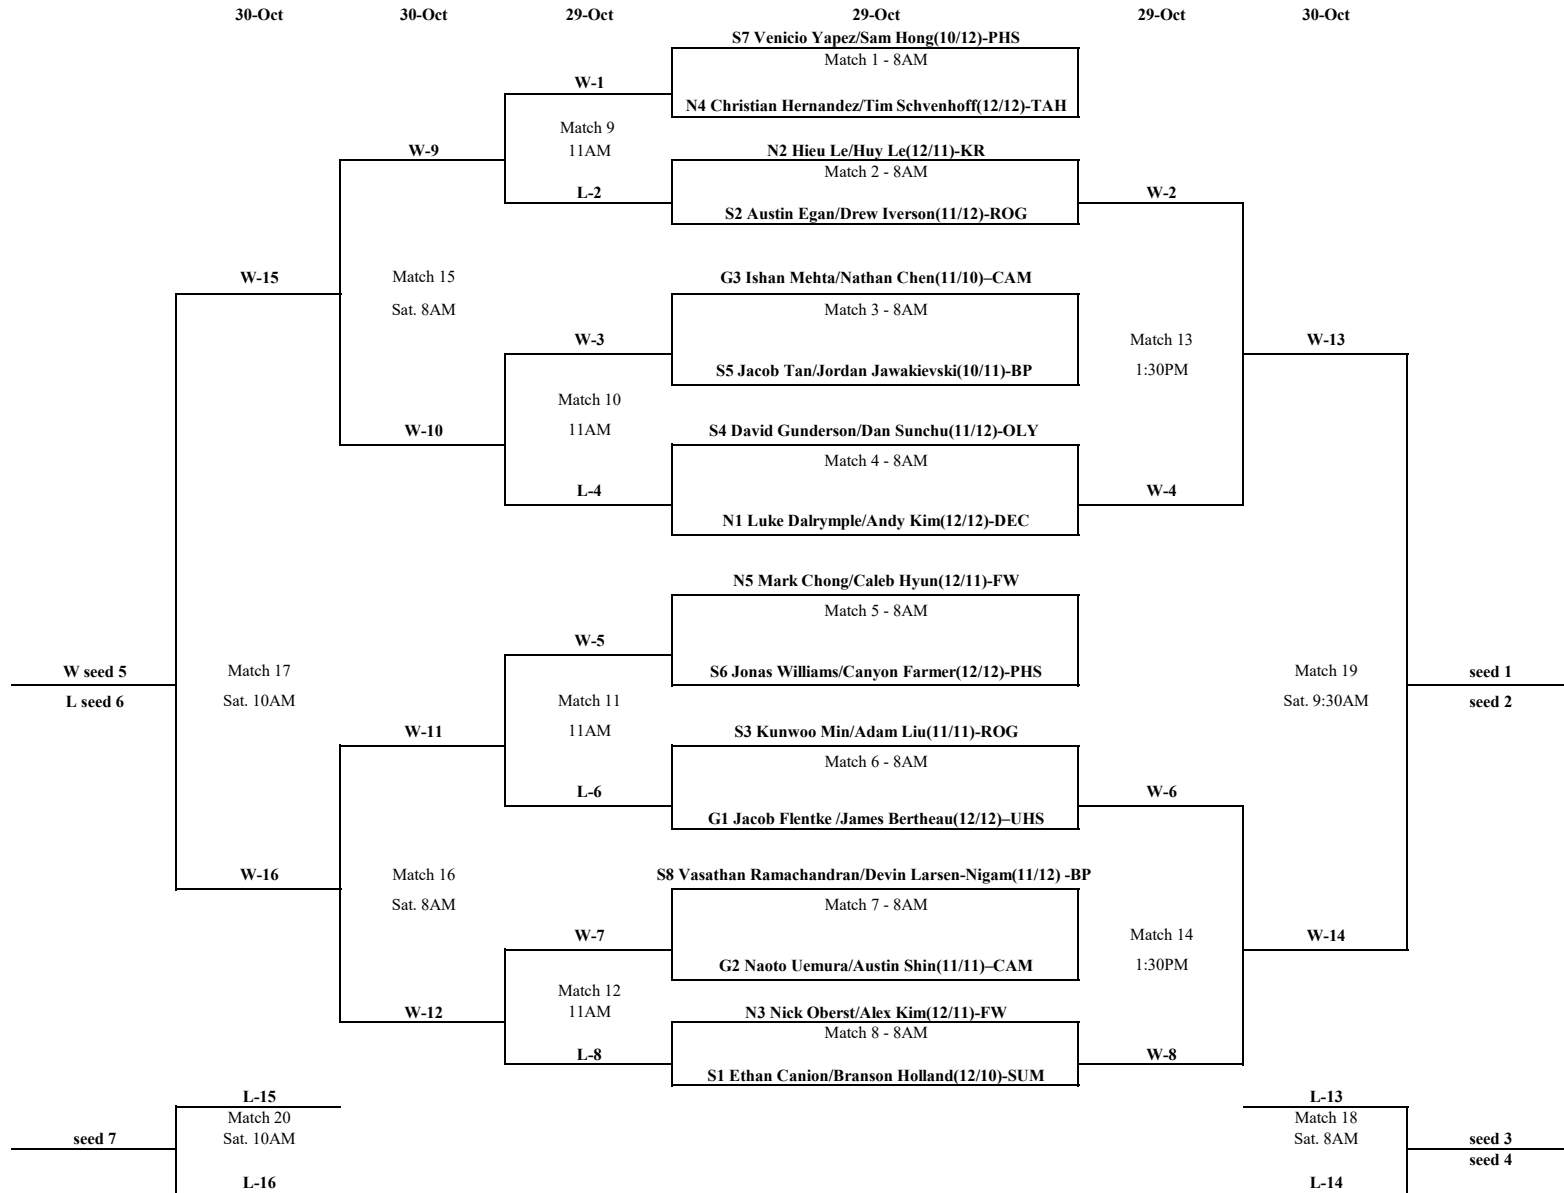

# 4A WCD/SWD Bi-District Tennis Bracket

Location - Boeing Tennis Center

# 4A WCD/SWD Bi-District Tennis Bracket

## Location - Boeing Tennis Center