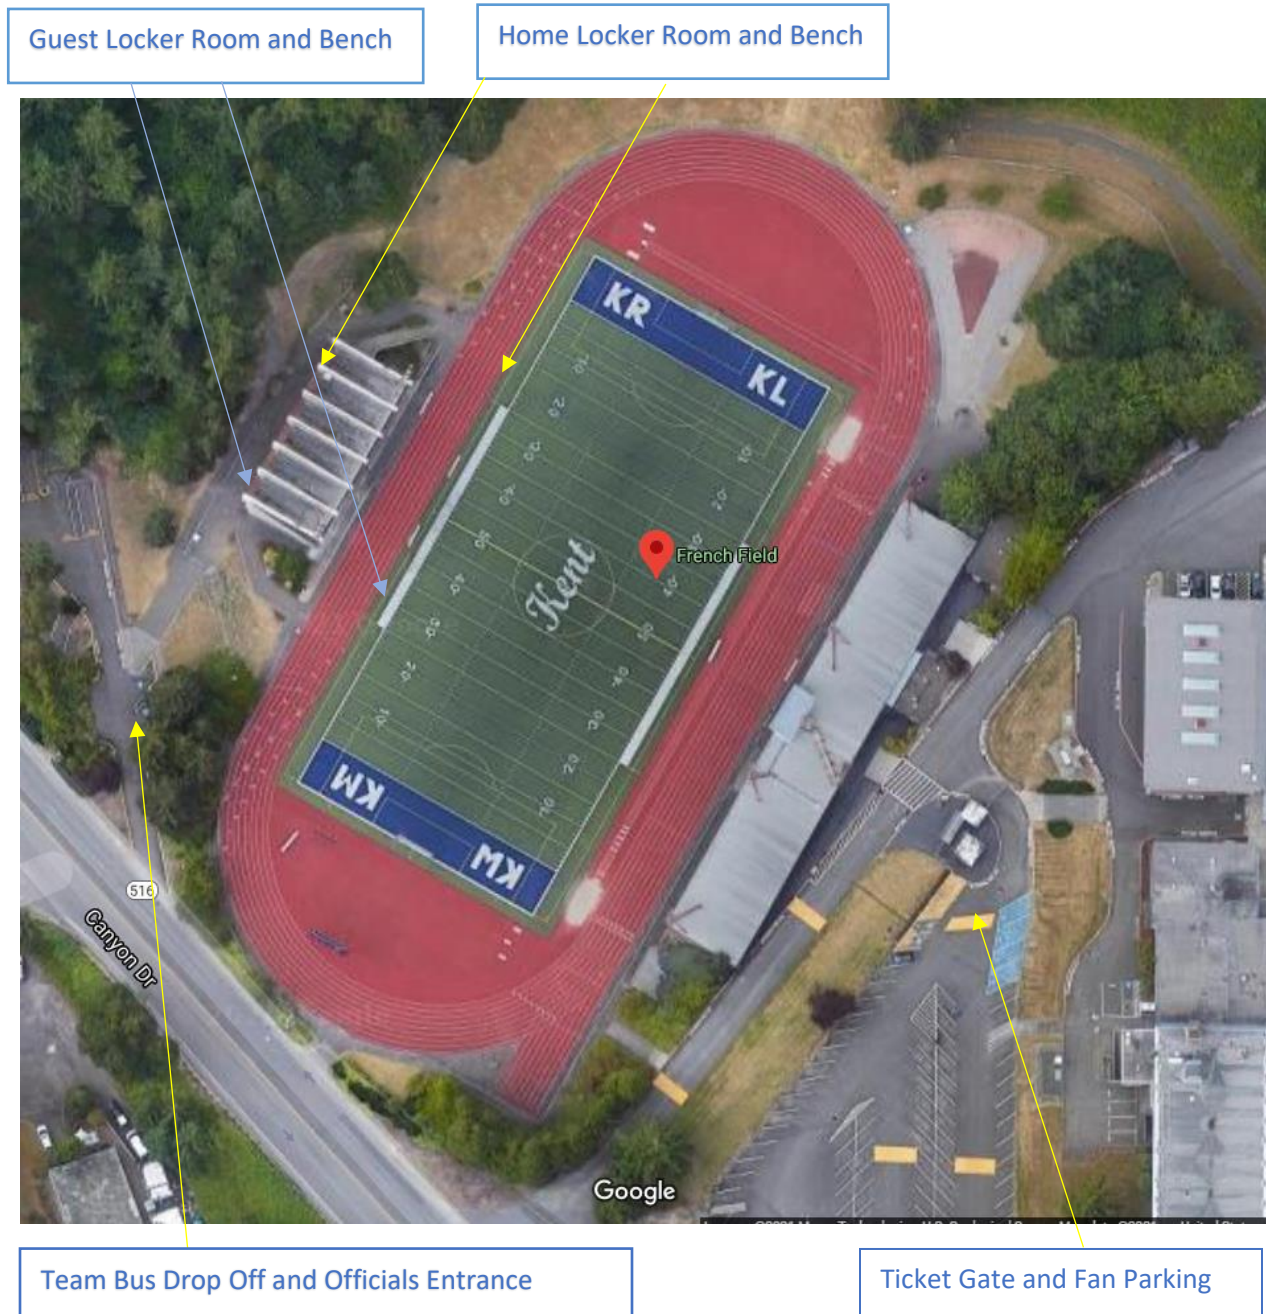

Kent School District French Field WCD Soccer Site Map

- ✓ **Game 9 kick off at 5:00pm and Game 10 at 7:00pm.**
- ✓ **Teams should arrive no earlier than 60 minutes prior to game time.**